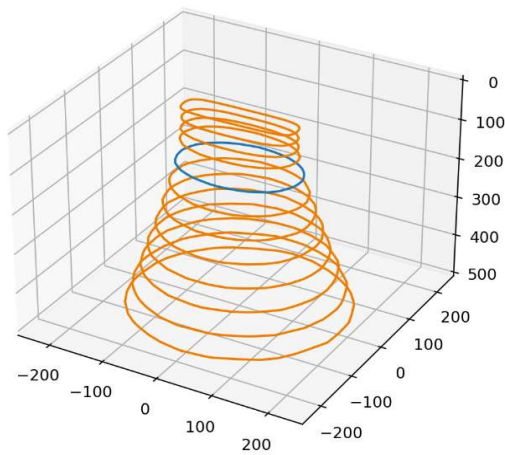

Wide Barlight WBL-0420-WT-s

Color: White 5000K CRI80

Distance [mm]	Peak Illuminance [klux]	Peak Irradiance [W/m ²]	FWHM length [mm]	FWHM width [mm]
25	145	440	53	205
75	61	186	90	203
150	27	81	146	217
300	9	28	240	275
500	4	11	357	373

All values are measured example values for steady light mode with a tolerance range of +/- 8% for typical values.