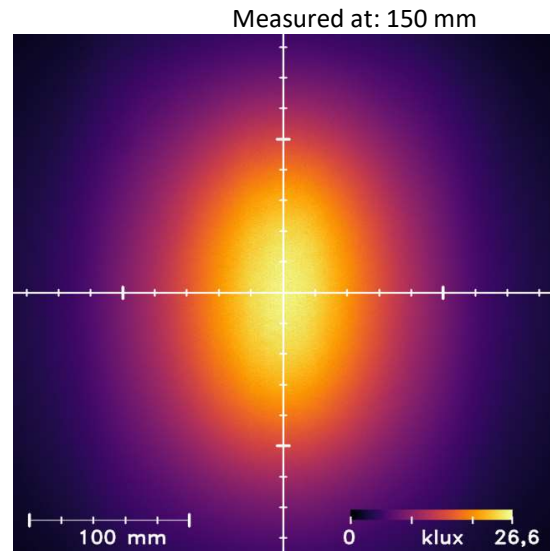

Wide Barlight WBL-0420-WT-s

Color: White 5000K CRI80

Distance [mm]	Peak Illuminance [klux]	Peak Irradiance [W/m ²]	FWHM length [mm]	FWHM width [mm]
25	145	440	53	205
75	61	186	90	203
150	27	81	146	217
300	9	28	240	275
500	4	11	357	373

All values are measured example values for steady light mode with a tolerance range of +/- 8% for typical values.