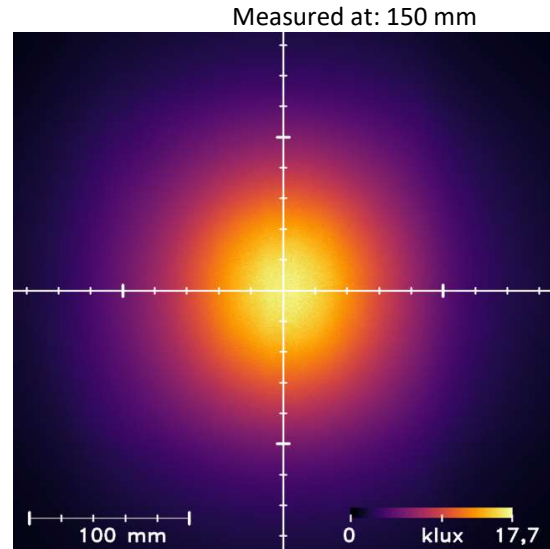

Wide Barlight WBL-0410-WT-s

Color: White 5000K CRI80

Distance [mm]	Peak Illuminance [klux]	Peak Irradiance [W/m ²]	FWHM length [mm]	FWHM width [mm]
25	138	418	53	103
75	49	150	85	116
150	18	54	135	152
300	5	16	230	238
500	2	6	350	347

All values are measured example values for steady light mode with a tolerance range of +/- 8% for typical values.