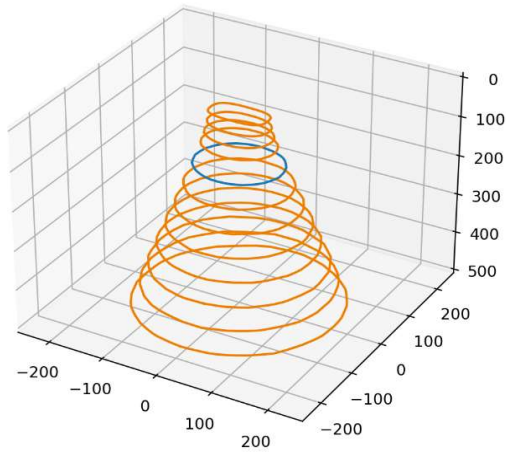

Wide Barlight WBL-0410-WT-s

Color: White 5000K CRI80

Distance [mm]	Peak Illuminance [klux]	Peak Irradiance [W/m ²]	FWHM length [mm]	FWHM width [mm]
25	138	418	53	103
75	49	150	85	116
150	18	54	135	152
300	5	16	230	238
500	2	6	350	347

All values are measured example values for steady light mode with a tolerance range of +/- 8% for typical values.