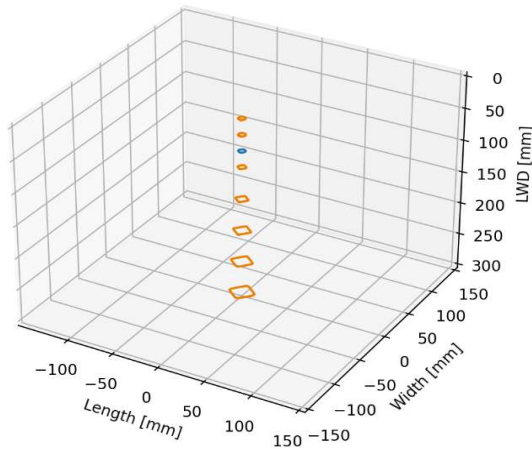

# Minispot PSL-Narrow-WT-s

Color: White 6020K CRI80

Distance [mm]	Peak Illuminance [kLux]	Peak Irradiance [W/m <sup>2</sup> ]	FWHM length [mm]	FWHM width [mm]
25	225	685	7	7
50	182	552	7	8
75	172	524	7	7
100	151	458	8	8
200	47	142	17	17
300	22	67	20	20

All values are measured example values for steady light mode with a tolerance range of +/- 8% for typical values.