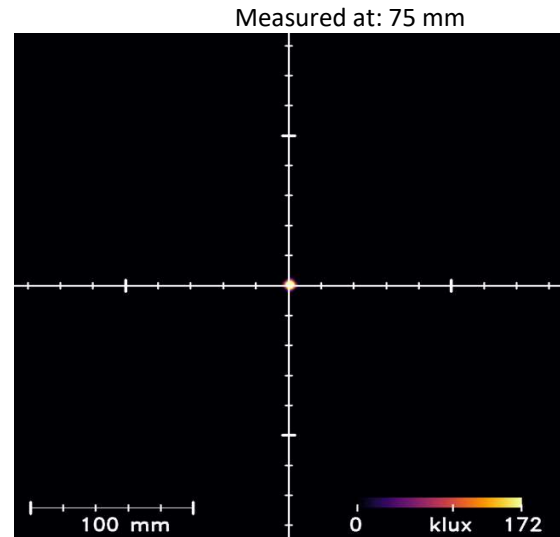

# Minispot PSL-Narrow-WT-s

Color: White 6020K CRI80

Distance [mm]	Peak Illuminance [kLux]	Peak Irradiance [W/m <sup>2</sup> ]	FWHM length [mm]	FWHM width [mm]
25	225	685	7	7
50	182	552	7	8
75	172	524	7	7
100	151	458	8	8
200	47	142	17	17
300	22	67	20	20

All values are measured example values for steady light mode with a tolerance range of +/- 8% for typical values.