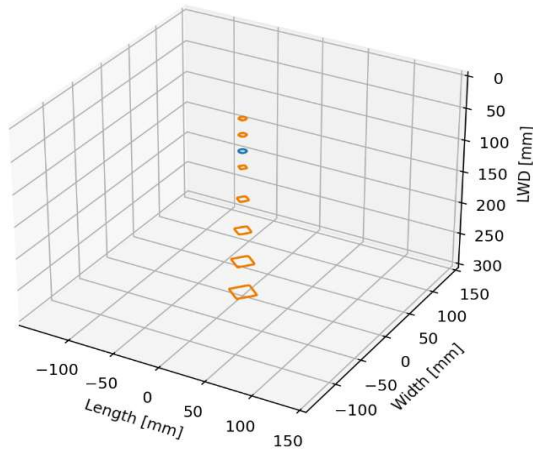

Minispot SSL-Narrow-WT-s

Color: White 6020K CRI80

Distance [mm]	Peak Illuminance [kLux]	Peak Irradiance [W/m ²]	FWHM length [mm]	FWHM width [mm]
25	132	403	7	7
50	110	334	8	8
75	96	291	8	8
100	95	289	8	8
200	28	87	14	14
300	14	41	29	29

All values are measured example values for steady light mode with a tolerance range of +/- 8% for typical values.