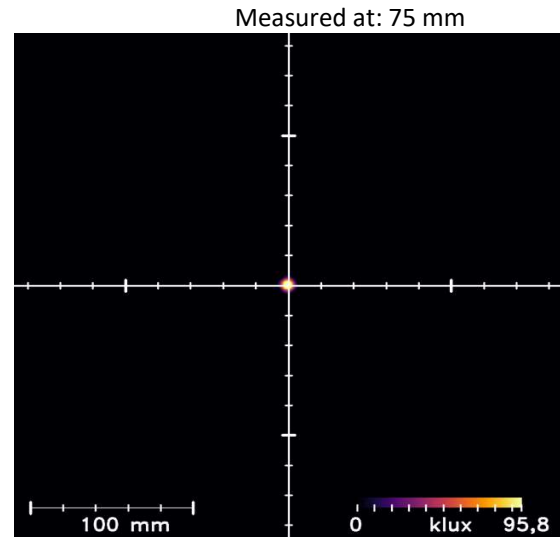

Minispot SSL-Narrow-WT-s

Color: White 6020K CRI80

Distance [mm]	Peak Illuminance [kLux]	Peak Irradiance [W/m ²]	FWHM length [mm]	FWHM width [mm]
25	132	403	7	7
50	110	334	8	8
75	96	291	8	8
100	95	289	8	8
200	28	87	14	14
300	14	41	29	29

All values are measured example values for steady light mode with a tolerance range of +/- 8% for typical values.