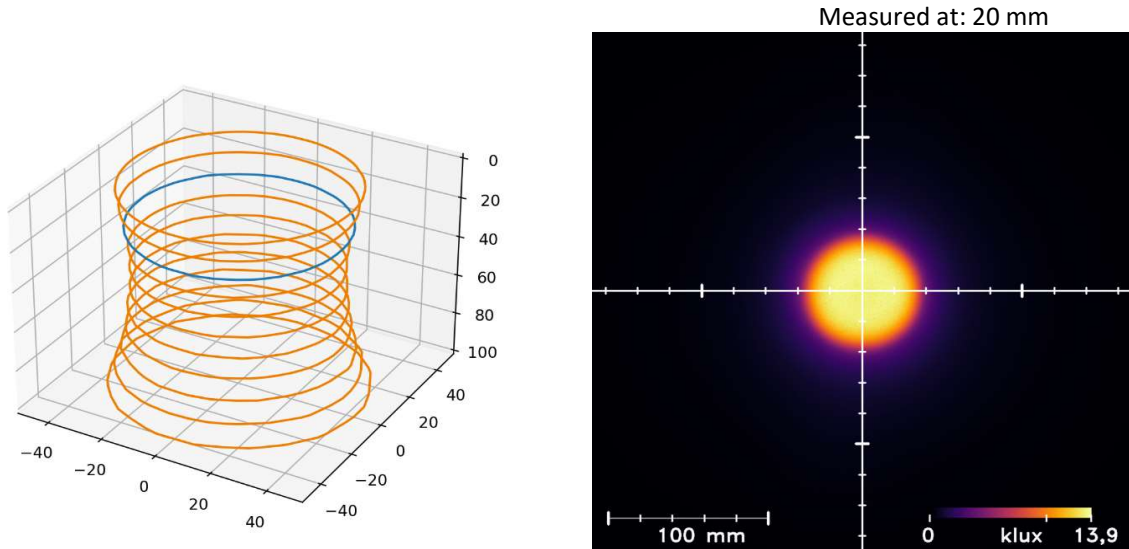

Horizontal Ringlight HDF-07-WT-s

Color: White 5000K CRI80

Distance [mm]	Peak Illuminance [kLux]	Peak Irradiance [W/m ²]	FWHM length [mm]	FWHM width [mm]
0	31	94	78	78
10	18	56	76	76
20	14	42	72	73
50	7	21	69	70
100	2	6	84	86

All values are measured example values for steady light mode with a tolerance range of +/- 8% for typical values.