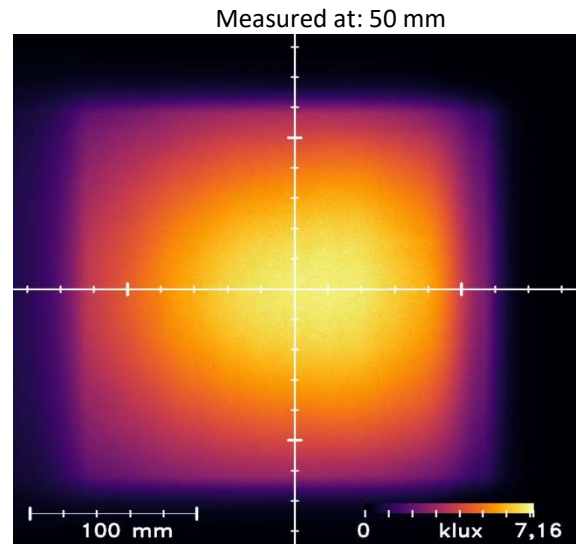

Coaxiallight-COX-2020-WT-s

Color: White 5000K CRI80

Distance [mm]	Peak Illuminance [kLux]	Peak Irradiance [W/m ²]	FWHM length [mm]	FWHM width [mm]
10	9	27	223	214
30	8	24	225	217
50	7	22	225	218
70	7	20	225	219
100	6	17	228	228

All values are measured example values for steady light mode with a tolerance range of +/- 8% for typical values.