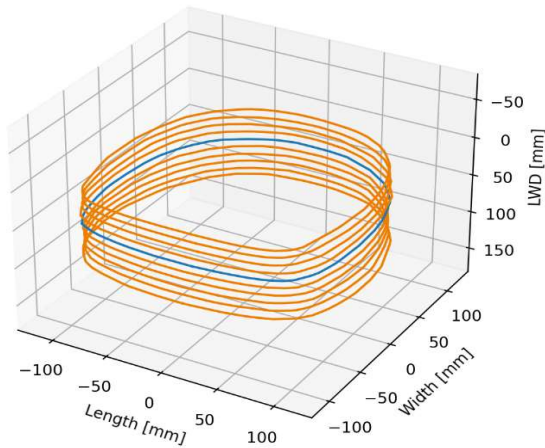

Coaxiallight-COX-2020-WT-s

Color: White 5000K CRI80

Distance [mm]	Peak Illuminance [kLux]	Peak Irradiance [W/m ²]	FWHM length [mm]	FWHM width [mm]
10	9	27	223	214
30	8	24	225	217
50	7	22	225	218
70	7	20	225	219
100	6	17	228	228

All values are measured example values for steady light mode with a tolerance range of +/- 8% for typical values.