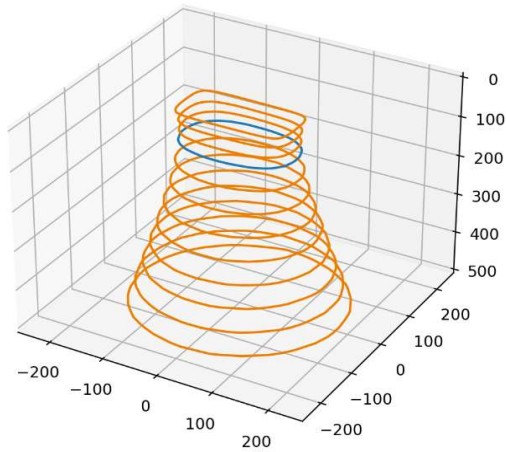

# Backlight DBL-1020-WT-s

Color: White 5000K CRI80

Distance [mm]	Peak Illuminance [kLux]	Peak Irradiance [W/m <sup>2</sup> ]	FWHM length [mm]	FWHM width [mm]
25	50	152	100	202
50	36	108	106	201
100	20	61	132	205
300	5	14	241	270
500	2	6	344	366

All values are measured example values for steady light mode with a tolerance range of +/- 8% for typical values.