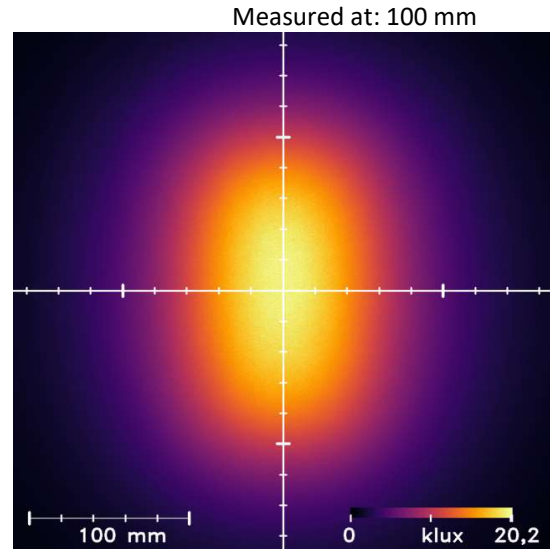

# Backlight DBL-1020-WT-s

Color: White 5000K CRI80

Distance [mm]	Peak Illuminance [kLux]	Peak Irradiance [W/m <sup>2</sup> ]	FWHM length [mm]	FWHM width [mm]
25	50	152	100	202
50	36	108	106	201
100	20	61	132	205
300	5	14	241	270
500	2	6	344	366

All values are measured example values for steady light mode with a tolerance range of +/- 8% for typical values.