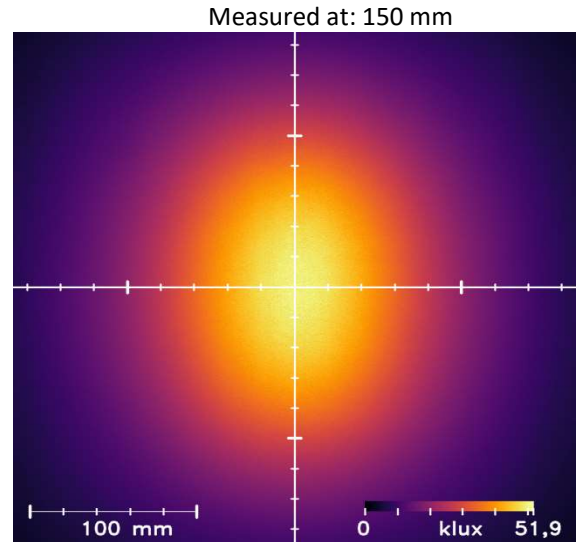

Arealight SAL-0920-WT-s

Color: White 5000K CRI80

Distance [mm]	Peak Illuminance [klux]	Peak Irradiance [W/m ²]	FWHM length [mm]	FWHM width [mm]
25	198	603	92	204
75	108	327	116	204
150	52	158	162	220
300	19	56	246	277
500	8	23	360	375

All values are measured example values for steady light mode with a tolerance range of +/- 8% for typical values.