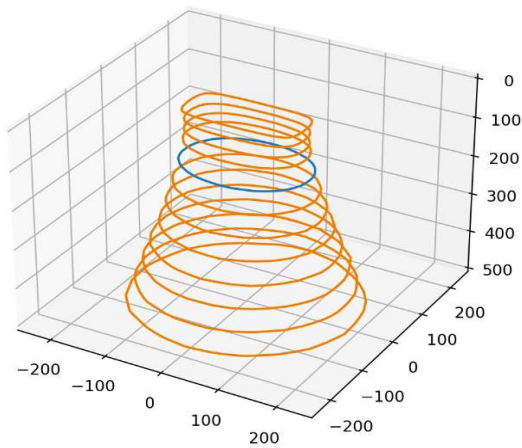

Arealight SAL-0920-WT-s

Color: White 5000K CRI80

Distance [mm]	Peak Illuminance [klux]	Peak Irradiance [W/m ²]	FWHM length [mm]	FWHM width [mm]
25	198	603	92	204
75	108	327	116	204
150	52	158	162	220
300	19	56	246	277
500	8	23	360	375

All values are measured example values for steady light mode with a tolerance range of +/- 8% for typical values.