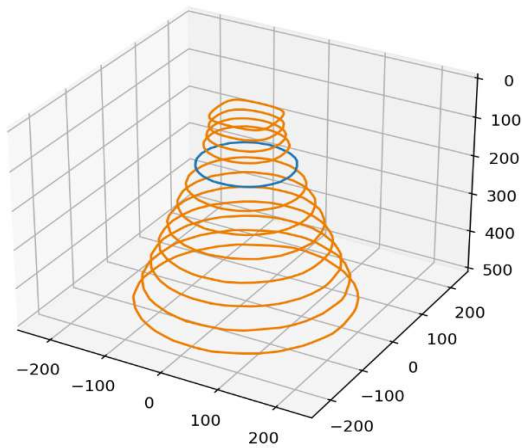

Arealight SAL-0910-WT-s

Color: White 5000K CRI80

Distance [mm]	Peak Illuminance [klux]	Peak Irradiance [W/m ²]	FWHM length [mm]	FWHM width [mm]
25	174	528	91	103
75	80	242	110	119
150	32	96	151	155
300	10	29	242	244
500	4	11	354	348

All values are measured example values for steady light mode with a tolerance range of +/- 8% for typical values.