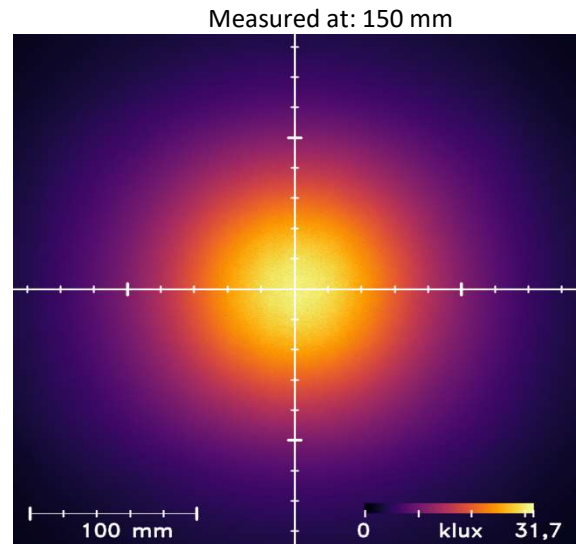

Arealight SAL-0910-WT-s

Color: White 5000K CRI80

Distance [mm]	Peak Illuminance [klux]	Peak Irradiance [W/m ²]	FWHM length [mm]	FWHM width [mm]
25	174	528	91	103
75	80	242	110	119
150	32	96	151	155
300	10	29	242	244
500	4	11	354	348

All values are measured example values for steady light mode with a tolerance range of +/- 8% for typical values.